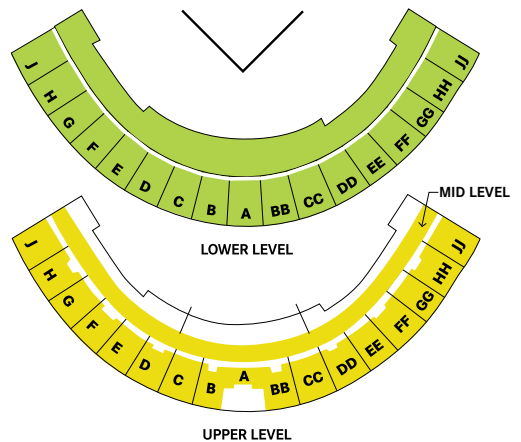

University of Hawai'i LES MURAKAMI STADIUM

- GREEN $ 110.00 Lower Level
- YELLOW $ 90.00 Mid Level