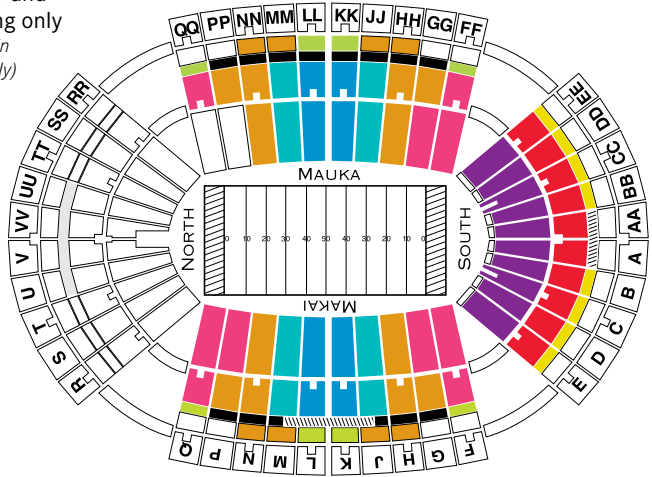

PREMIUM SEAT CONTRIBUTIONS

All season ticket holders with seats requiring a premium seat contribution automatically become members of 'Ahahui Koa Ānuenu.

ALOHA STADIUM

- BLACK Ali'i, Ānuenu, Director and Warrior Package seating only
  (Warrior Package seating is in sections PP, GG, G and P only)
- BLUE $ 230.00 per seat
- TEAL $ 210.00 per seat
- GREEN $ 145.00 side line
- YELLOW $ 125.00 end zone
- ORANGE $ 110.00 per seat
- PINK $ 50.00 per seat
- RED $ 40.00 per seat
- PURPLE $ 35.00 per seat
- WHITE no premium