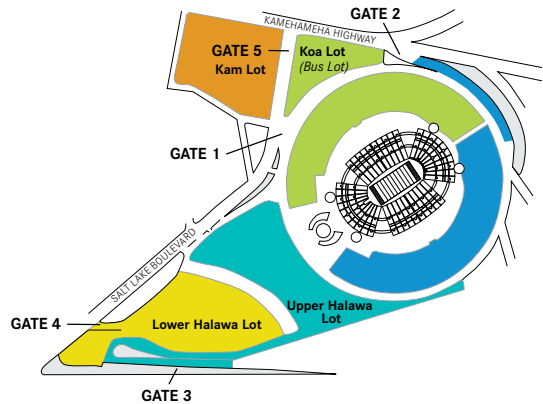

Inner-circle parking is offered to regular season ticket holders through an online Reverse Auction, starting at a high donation level and working down to a minimum donation level, based on availability. Reverse Auction details are mailed with football season ticket renewals.

Koa Lot (Bus Lot) And Kam Lot

Gate 1 - Koa (Bus) Lot and Gate 5 - Kam Lot

Koa Lot (Bus Lot) and Kam Lot parking is offered to regular season ticket holders through an online Reverse Auction, starting at a high donation level and working down to a minimum donation level, based on availability. Reverse Auction details are mailed with football season ticket renewals.

Upper And Lower Halawa Lots

Gate 3 - Upper Halawa and Gate 4 - Lower Halawa
Parking in the Upper and Lower Halawa lots is open to the general public on a first-come, first-served basis on each game day; pay at the gate to enter.

ARENA SPORTS AND BASEBALL PARKING

AKA VIP Parking passes for on-campus sports are available only to Sport Package donors. VIP parking is located on the first floor of the parking structure, Zone 20, and is designated as 'Ahahui Koa Anuenuue Parking.

Regular parking passes are offered for purchase with season ticket renewals. Parking is located in the parking structure, Zone 20, in areas not designated as AKA VIP parking and is available on a first-come, first-served basis. Parking for individual games is available for $5 per game, paid upon entry.

ALOHA STADIUM – Sectional Parking

Crossing over to another section will not be permitted

- GATE 1 MAIN SALT LAKE GATE entrance KOA LOT (Bus Lot) and parking areas 1-7 only
- GATE 2 NORTH KAM GATE entrance for parking areas 8-14 only
- GATE 3 HALAWA GATE entrance for UPPER HALAWA parking lot only
- GATE 4 LOWER SALT LAKE GATE entrance for LOWER HALAWA parking lot only
- GATE 5 KAM LOT GATE entrance for KAM LOT only