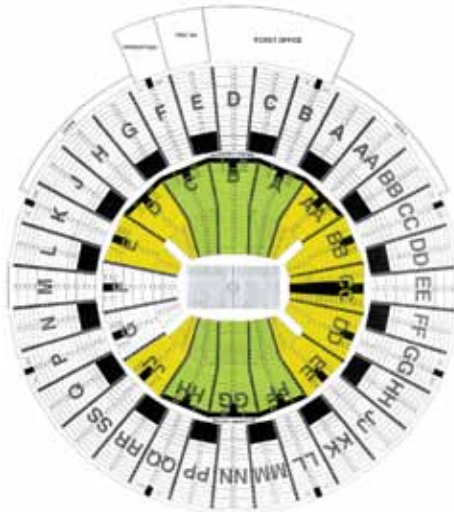

University of Hawai'i STAN SHERIFF CENTER

- GREEN $ 130.00 Men's Basketball
  $ 120.00 Volleyball
- YELLOW $ 110.00 Men's Basketball
  $ 100.00 Volleyball