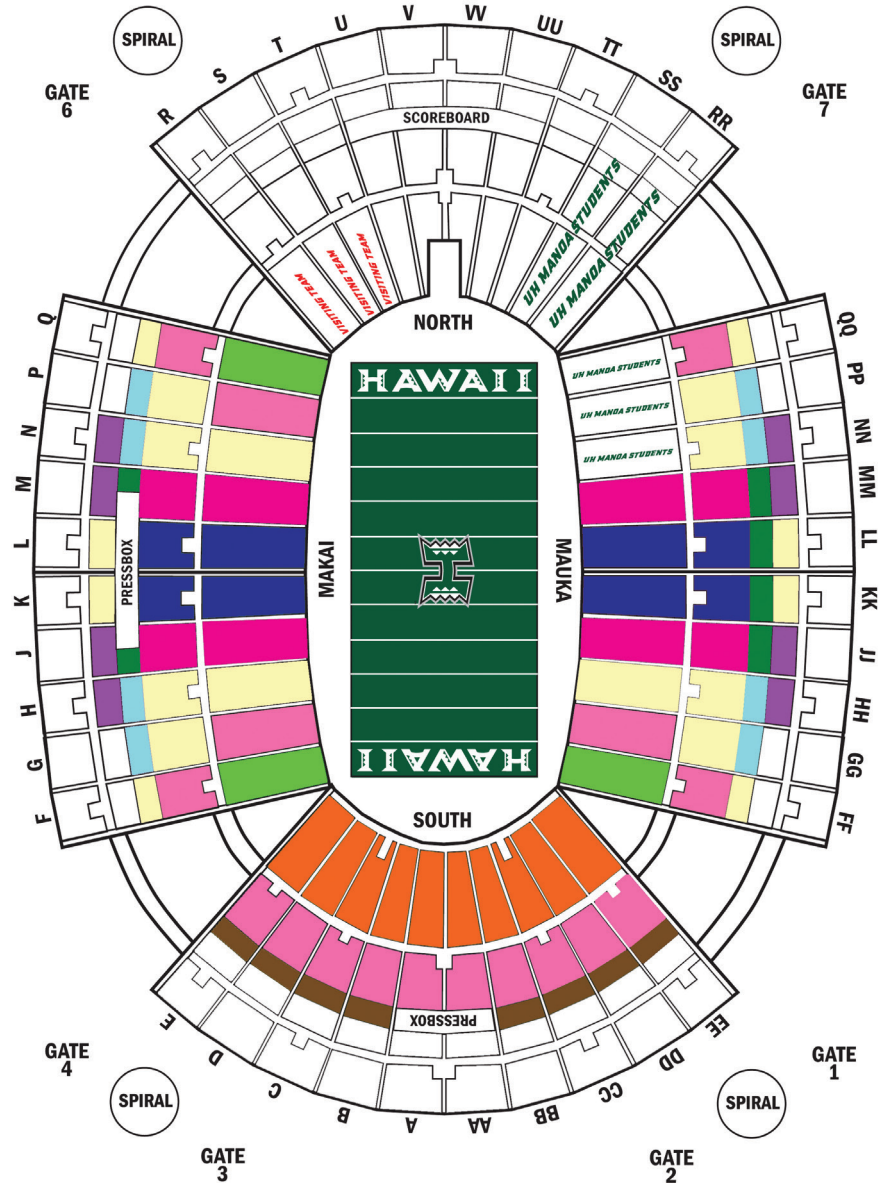

FOOTBALL

SEAT PREMIUMS

Aloha Stadium

	Green	\$325 per seat
	Indigo	\$275 per seat
	Lt. Blue	\$250 per seat
	Bright Pink	\$225 per seat
	Yellow	\$150 per seat
	Purple	\$75 per seat
	Brown	\$100 per seat
	Lt. Pink	\$50 per seat
	Blue	\$50 per seat
	Orange	\$40 per seat
	Lt. Green	\$25 per seat
	White	no premium