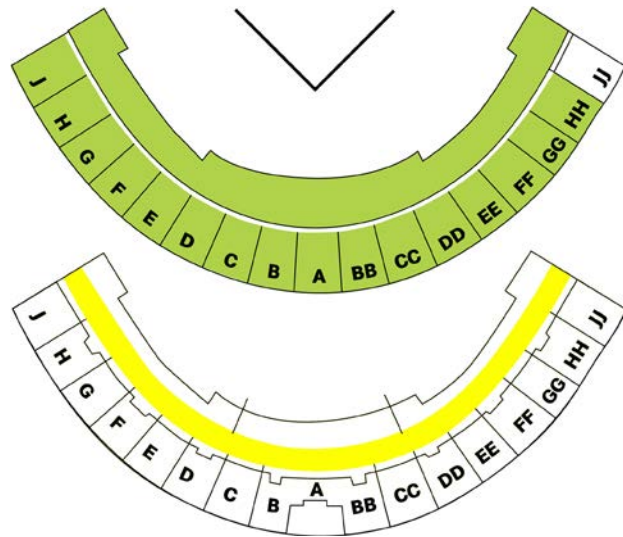

BASEBALL

SEAT PREMIUMS

University of Hawai'i Les Murakami Stadium

 Lt. Green \$120

 Yellow \$90

*Rates subject to change. Does not include price of season tickets.