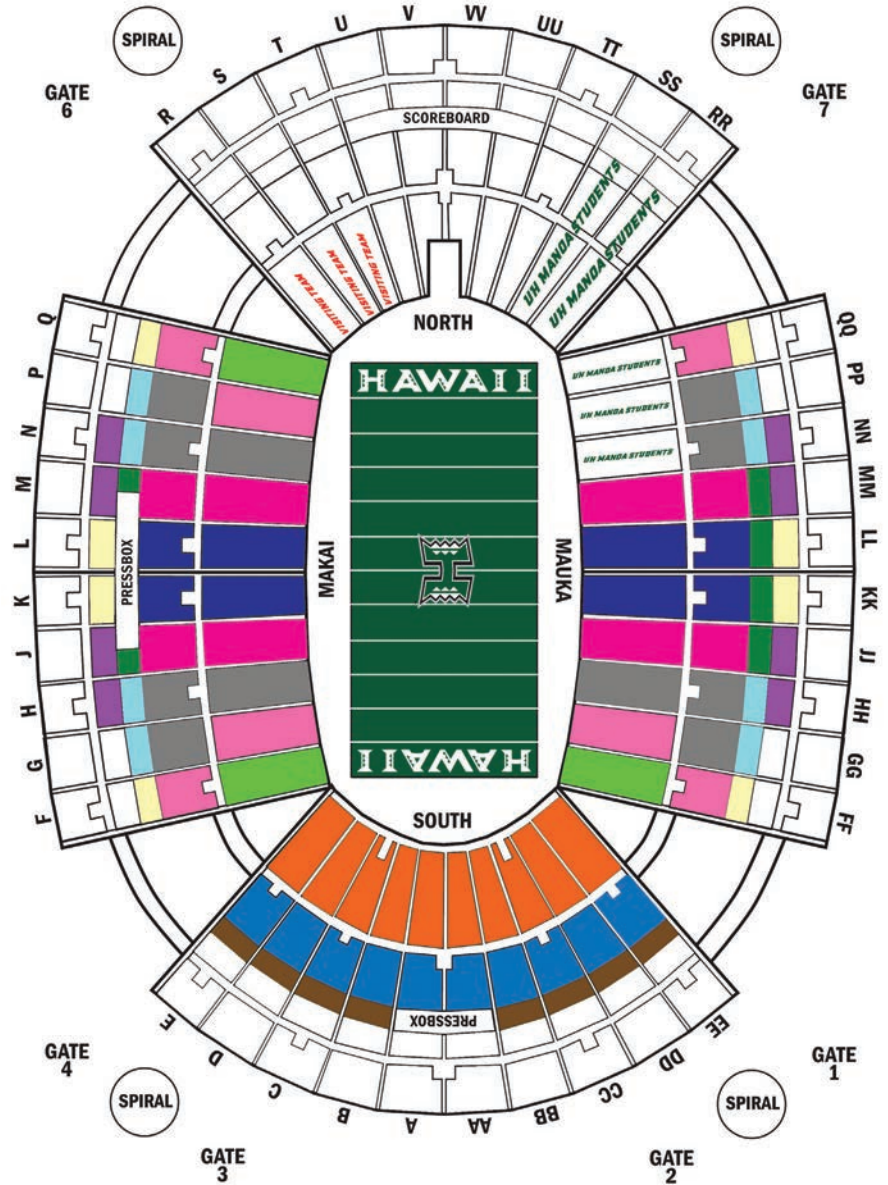

FOOTBALL

SEAT PREMIUMS

Aloha Stadium

	Green	\$300 per seat
	Indigo	\$240 per seat
	Lt. Blue	\$230 per seat
	Bright Pink	\$200 per seat
	Yellow	\$145 per seat
	Gray	\$125 per seat
	Purple	\$110 per seat
	Brown	\$75 per seat
	Lt. Pink	\$50 per seat
	Blue	\$40 per seat
	Orange	\$40 per seat
	Lt. Green	\$35 per seat
	White	no premium

*Rates subject to change. Does not include price of season tickets.