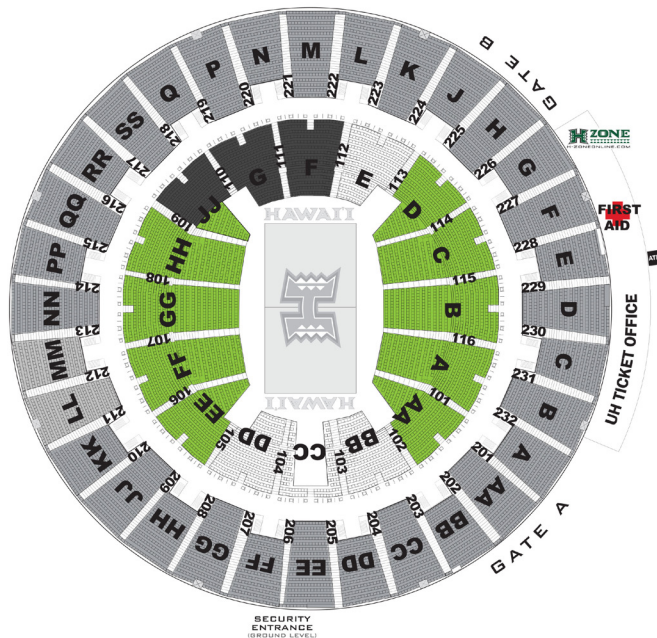

# MEN'S VOLLEYBALL

## SEAT PREMIUMS

University of Hawai'i  
**Stan Sheriff Center**

	Lt. Green	\$115
	Lt. Gray	\$40
	Students	no premium

\*Rates subject to change. Does not include price of season tickets.