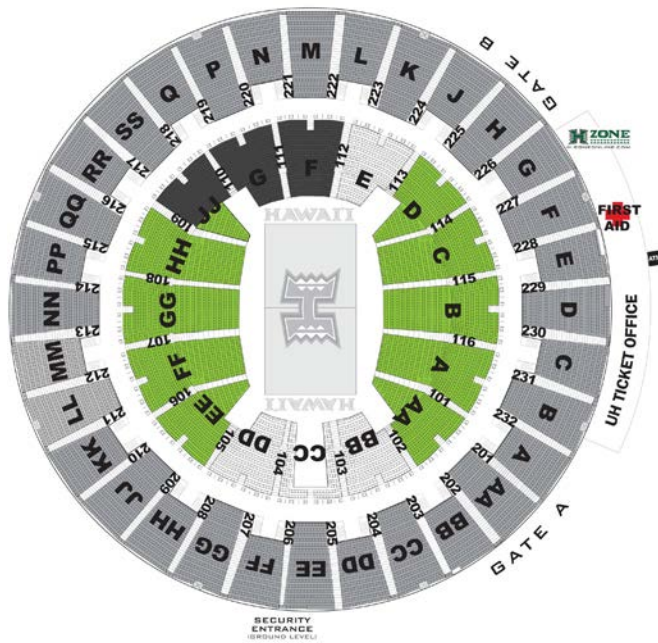

# MEN'S VOLLEYBALL

## SEAT PREMIUMS

University of Hawai'i  
**Stan Sheriff Center**

	Lt. Green	\$100
	Lt. Gray	\$20
	Students	no premium

\*Rates subject to change. Does not include price of season tickets.